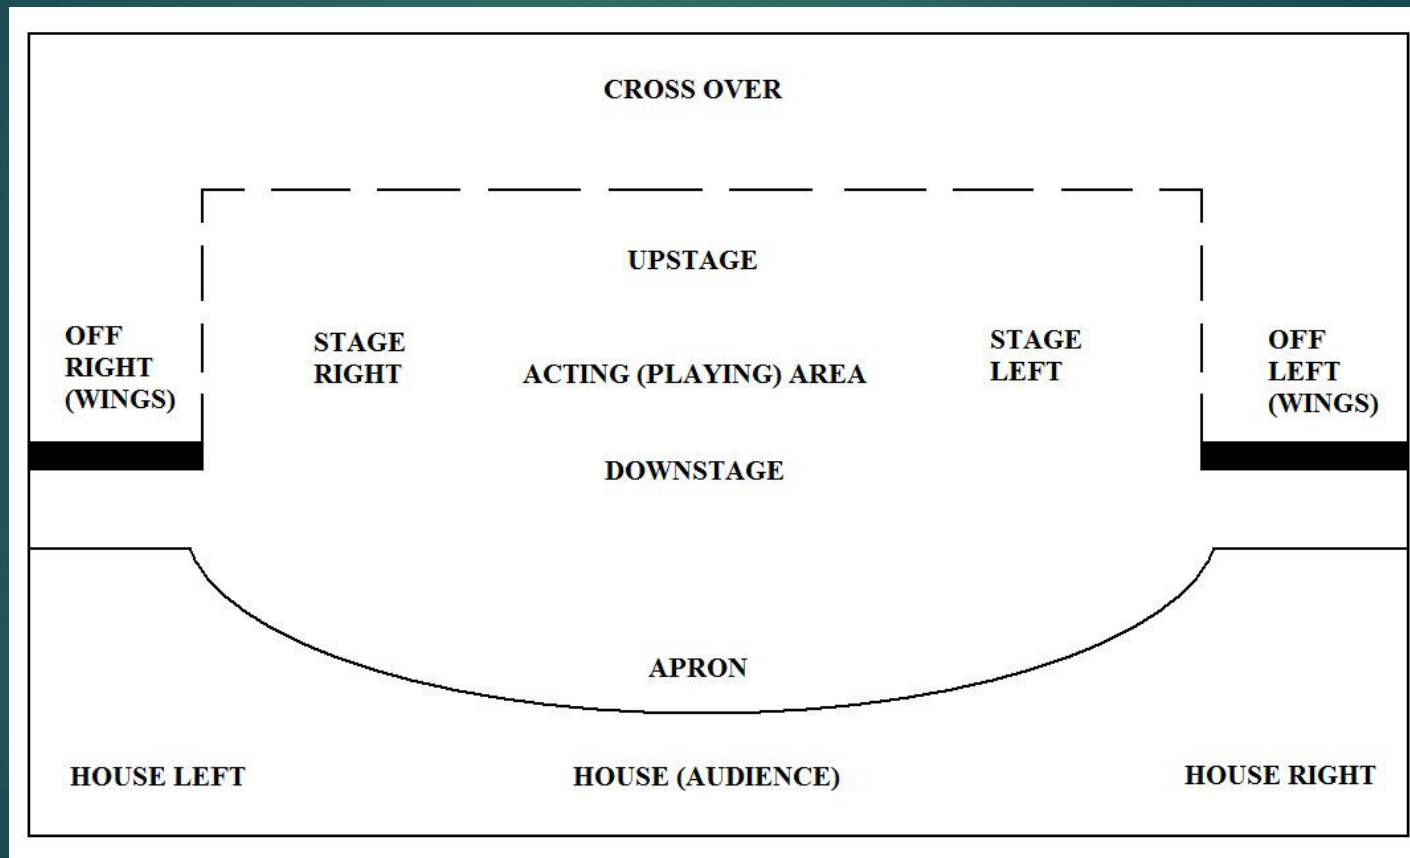

Stage Notes

- *Types of Stages

- *Parts of the Stage (Stage directions)

MS. HAMMOND

Types of Stages – Proscenium

▶ Proscenium Stage –

- ▶ what we usually think of as a "theatre".
- ▶ a "picture frame" placed around the front of the playing area of an end stage.
- ▶ Audience views from the "front" like looking through a window/picture frame

Types of Stages – Thrust

▶ Thrust Stage

- ▶ A Stage surrounded by audience on three sides.
- ▶ The Fourth side serves as the background

Types of Stages – Arena

▶ Arena Stage/Theatre

- ▶ A central stage surrounded by audience on all sides.
- ▶ The stage area is often raised to improve sightlines.

Types of Stages - Black Box Theatre

Advantages -

Disadvantages -

Parts of the Stage – Proscenium w/Apron

Parts of the Stage – Stage Directions

wings	USR up stage right	USC up stage center	USL up stage left	wings
off stage right	CSR center stage right	CS center stage	CSL center stage left	off stage left
wings	DSR down stage right	DSC down stage center	DSL down stage left	wings

(curtain) *(curtain)*

audience (front of house)

Parts of the Stage-Stage Directions